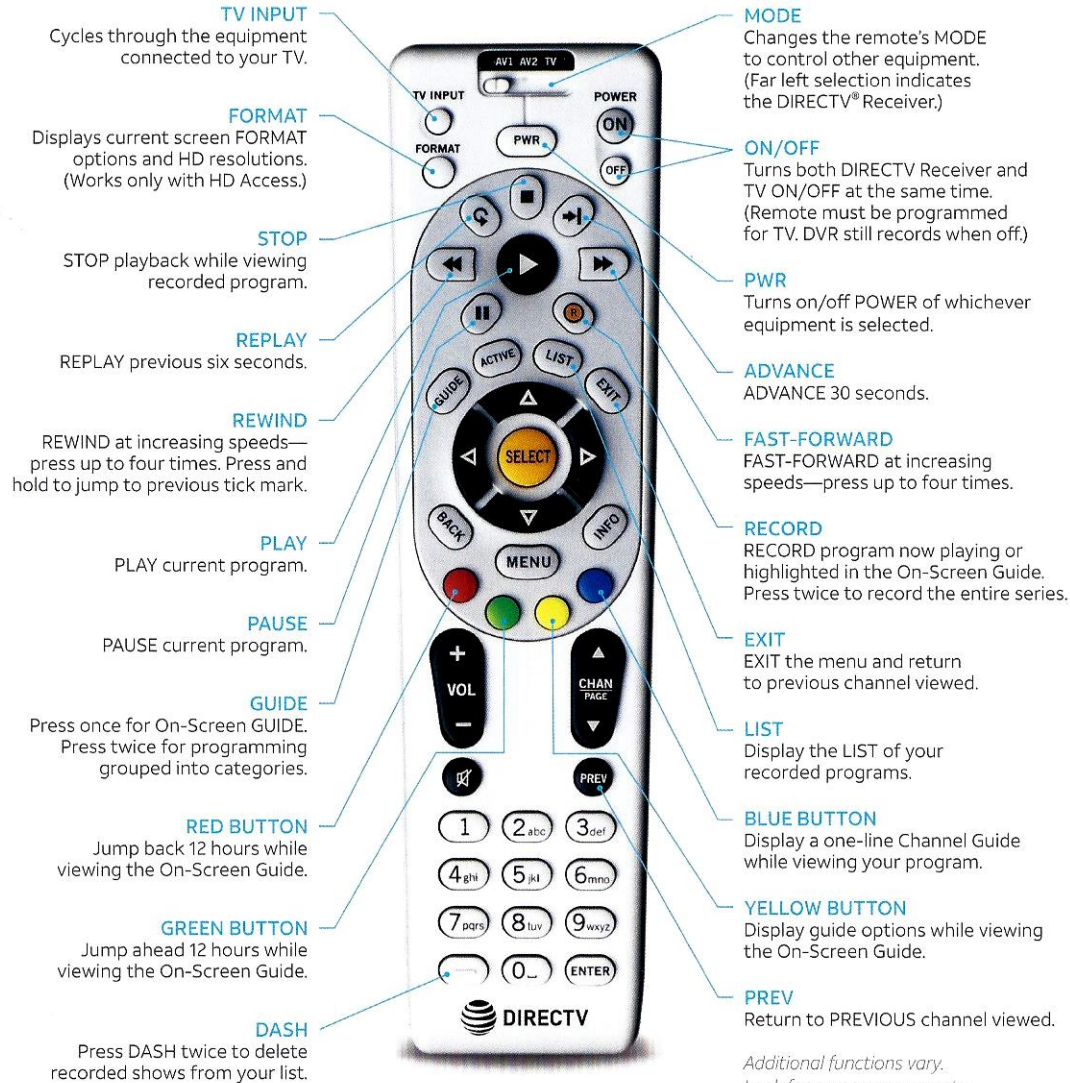

Universal Remote

Program Your Universal Remote

Your new DIRECTV® Universal Remote can control your entire entertainment system—TVs, DVD players, VCRs and stereo systems.

FOR SD RECEIVERS

- > Press **MENU**
- > Select **PARENTAL, FAV'S & SETUP SYSTEM SETUP REMOTE**

FOR HD RECEIVERS

- > Press **MENU**
- > Select **SETTINGS & HELP SETTINGS REMOTE CONTROL**

*Additional functions vary.
Look for on-screen prompts.*

Genie® Remote

ON/OFF
Turns both DIRECTV® Receiver and TV ON or OFF at the same time. (Remote must be programmed for TV. HD DVR still records when off)

RED CIRCLE BUTTON
Press to delete recorded shows from your playlist.

MUTE
MUTE the sound.

REPLAY
REPLAY previous six seconds.

REWIND
REWIND at increasing speeds—press up to four times.

PLAY/PAUSE
PLAY current program. Press once while program is playing to PAUSE.

PREV
Return to PREVIOUS channel viewed.

ADVANCE
ADVANCE 30 seconds. Press and hold to jump ahead to the end of a recorded program.

FAST-FORWARD
FAST-FORWARD at increasing speeds—press up to four times.

ENTER
Press for Mini Guide while viewing your program and dismiss with EXIT. ENTER also replaces TV INPUT button: to cycle through the equipment connected to your TV, press and hold for three seconds until LED light at top turns green. Then scroll through inputs by pressing ENTER again.